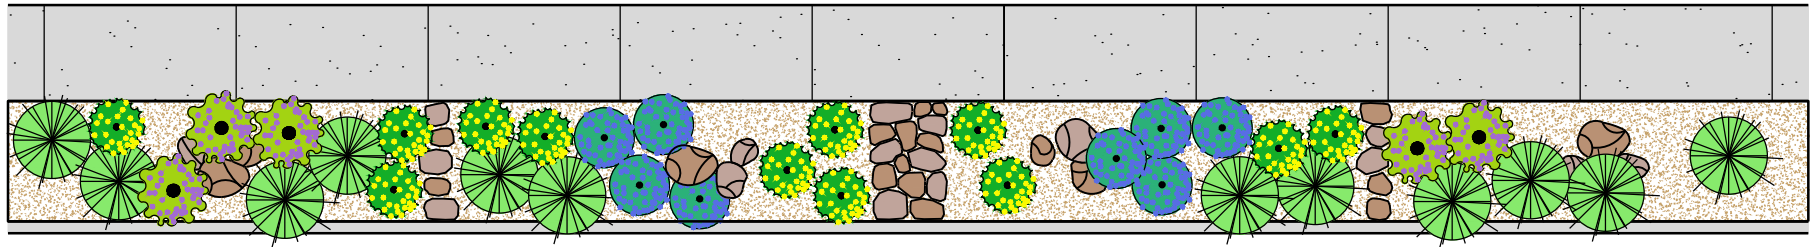

RESIDENCE

STREET

PLAN VIEW

SCALE: $\frac{1}{8}'' = 1'-0''$

PLANT LEGEND

Geranium macrorrhizum 'Variegatum' Variegated Cranesbill Geranium

Lomandra 'Platinum Beauty' Variegated Dwarf Mat Rush

Nepeta cataria Catmint

Lantana 'New Gold' New Gold Lantana

MATERIALS LEGEND

2" Thick Wood Chip Mulch

Stone Paving Material With Even Walkable Surface

PLANT IMAGES

Variegated Cranesbill Geranium

Variegated Dwarf Mat Rush

Catmint