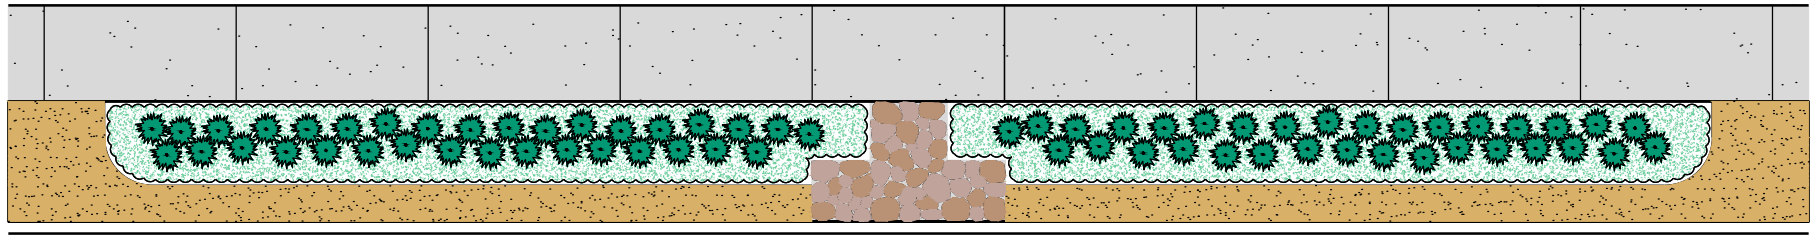

RESIDENCE

PLAN VIEW

SCALE: 1/8" = 1'-0"

STREET

PLANT LEGEND

Festuca glauca 'Elijah Blue'

Elijah Blue Fescue

Dymondia margaretae 'Silver Carpet'

Silver Carpet Dymondia

MATERIALS LEGEND

Permeable Decomposed Granite

Stone Paving Material With Even Walkable Surface

PLANT IMAGES

Silver Carpet Dymondia

Elijah Blue Fescue

PASADENA WATER & POWER  
Landscape Plan - Exhibit 4